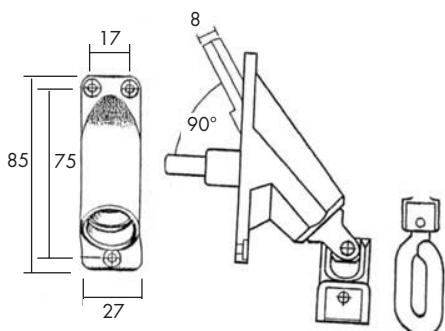

A 9180

27x85

Snodo 90° placca 3 fori in nylon
Joint 90° nylon plate

25

Colori / Colours:

nero 30 - bianco 31 - grigio 32 - marrone 33

black 30 - white 31 - grey 32 - brown 33