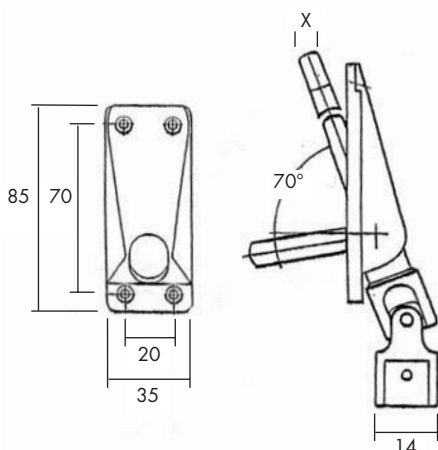

A 9160

X = ∅ 8

Snodo 70° 4 fori placca nylon
Joint 70° nylon plate
Genoilleure 70° plaque en nylon
Gelenke

50

Colors / Couleurs:
white - brown - grey
blanc - marron - gris