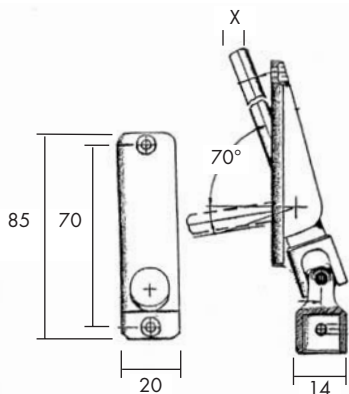

A 9140
A 9141
A 9142

X = ∅ 8
X = ∅ 6
X = ES. 7

Snodo 55° placca 2 fori in zama nichelata
Joint 55° zama nickel plate
Genoilleure 55° plaque zama nickelee

50
50
50

A 9137
A 9138
A 9139

X = ∅ 8
X = ∅ 6
X = ES. 7

Snodo 55° 3 fori with PIN
Joint 55° with PIN
Genoilleure 55° avec PIN

25
25
25

A 9106
A 9105
A 9107

X = ∅ 8
X = ∅ 6
X = ES. 7

Snodo 55° con occhio
Joint 55° with eye
Genoilleure 55° avec oeil

25
25
25

A 9170

X = ∅ 8
X = ∅ 6
X = ES. 7

Snodo 70° placca nylon
Joint 70° nylon plate
Genoilleure 70° plaque en nylon

50

Colors / Couleurs:
white - brown - grey
blanc - marron - gris

A 9160

X = ∅ 8

Snodo 70° 4 fori placca nylon
Joint 70° nylon plate
Genoilleure 70° plaque en nylon
Gelenke